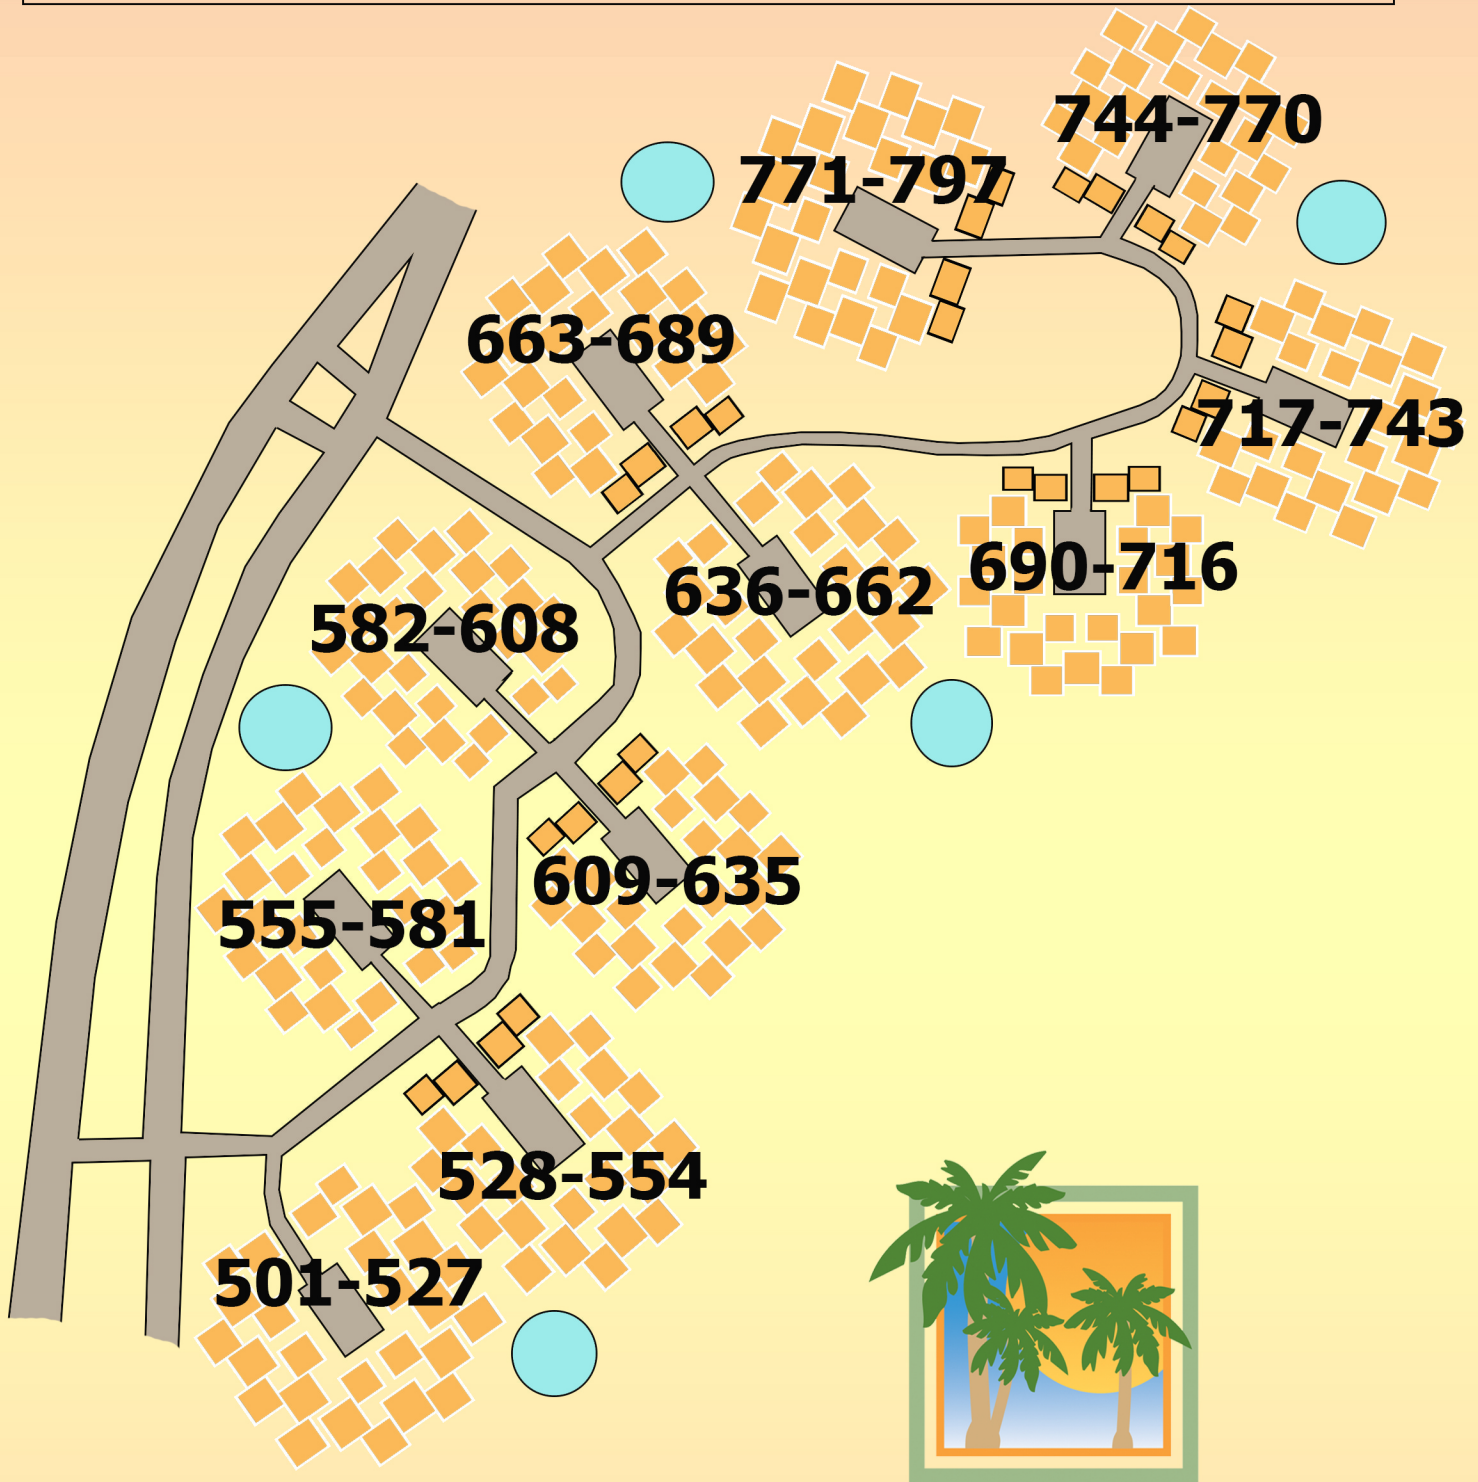

Palmetto Dunes- Queens Grant

Sunset Rentals

Directions: From I-95 take Exit 8 for Highway 278. Stay on 278 Business East for about 25 Miles. Take a left onto Queens Folly Rd. Queens Grant will be on your left.

Address for GPS:
45 Queens Foll Rd.
Hilton Head Island, SC 29928